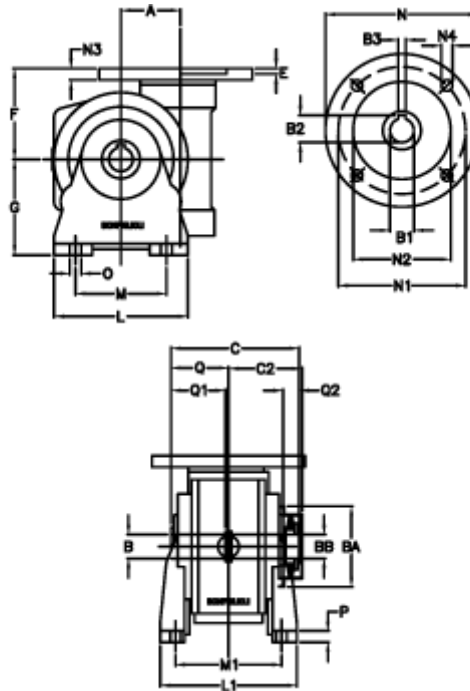

Article number: 390204402832336

Description: Worm Gear with Torque Limiter
VF 44-L2-V-28-P63B14

Measures

a	= 44.60	C2	= 48	M1	= 81.0	Q	= 32.0
B	= 18	Description	= VF 44V-xx-63B14	N	= 90	Q1	= 32
B1 E7	= 11	E	= 2.0	N1	= 75	Q2	= 12
B2	= 12.8	F	= 65	N2	= 60		
B3 H9	= 4	g	= 72	N3	= 8.0		
BA	= 40	L	= 90	N4	= 5,5		
BB H7	= 11	L1	= 98.0	O	= 8.5		
C	= 79	m	= 52	P	= 10		